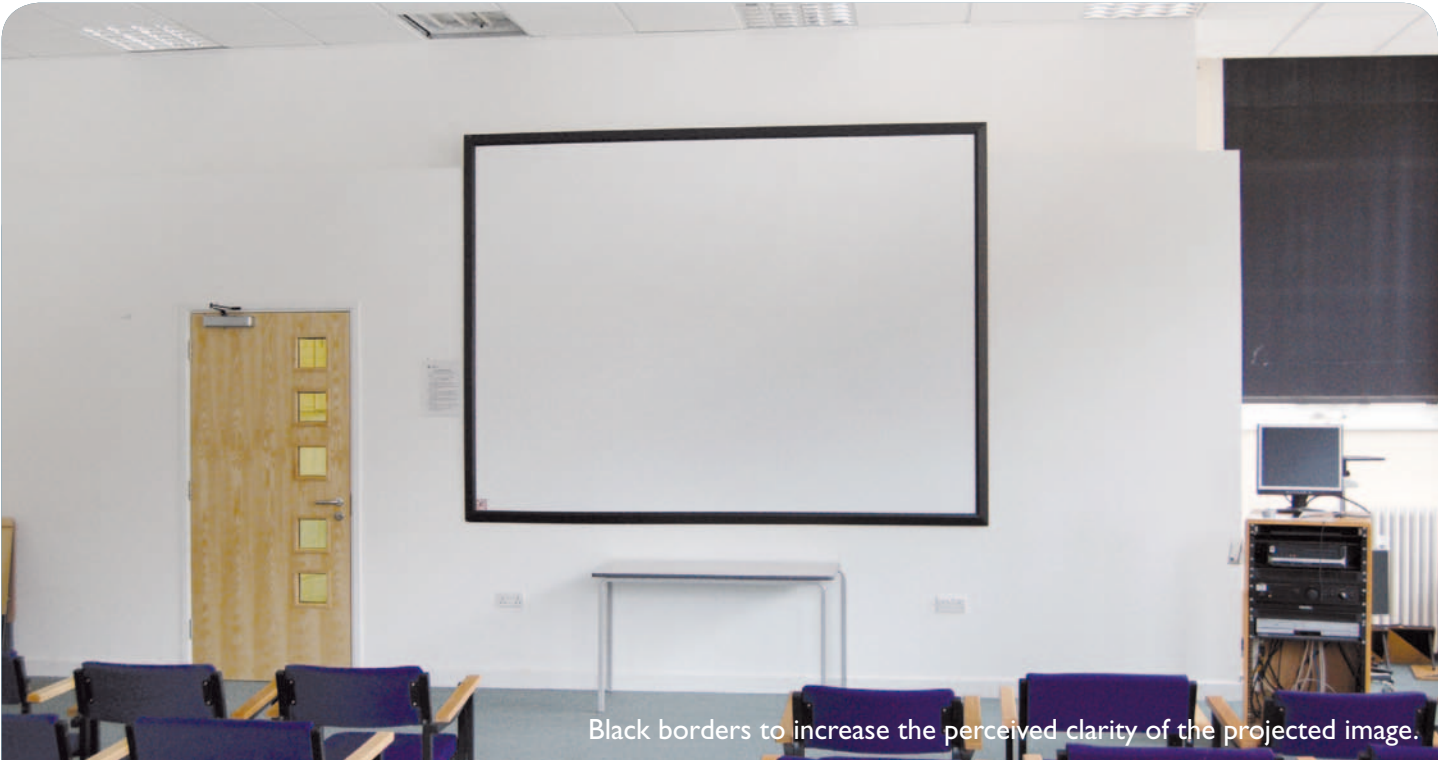

Fixed Projection Screens

Black borders to increase the perceived clarity of the projected image.

TK-Team Wall Fixed Screens

A perfectly flat rigid PVC screen for wall mounting.

Boardered in 'high tech' twin bevel satin black trim.

10mm rigid PVC matt white professional projection surface. 70mm twin bevel satin black trim.

No assembly required, supplied assembled in finished sizes.

Easy to install, multiple 'key hole plates' attached to rear of screen. Supplied with concealed fixings.